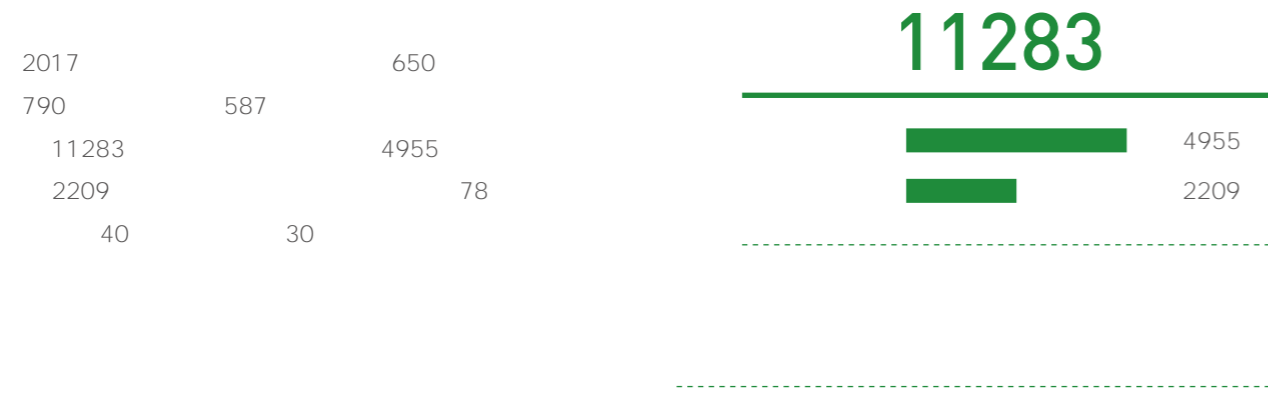

10

11

12

14

18

22

26

28

29

30

36

2020

2017

2017

2017

0

A large dashed green line forming a vertical rectangular frame on the left side of the page. The number '0' is positioned inside the frame near the top left.

A large dashed green line forming a vertical rectangular frame on the right side of the page.

A large green rectangular area with a white dashed border. In the top-left corner, there is a white icon of a car.

A large light green rectangular area with a white dashed border. In the top-left corner, there is a white icon of a ship.